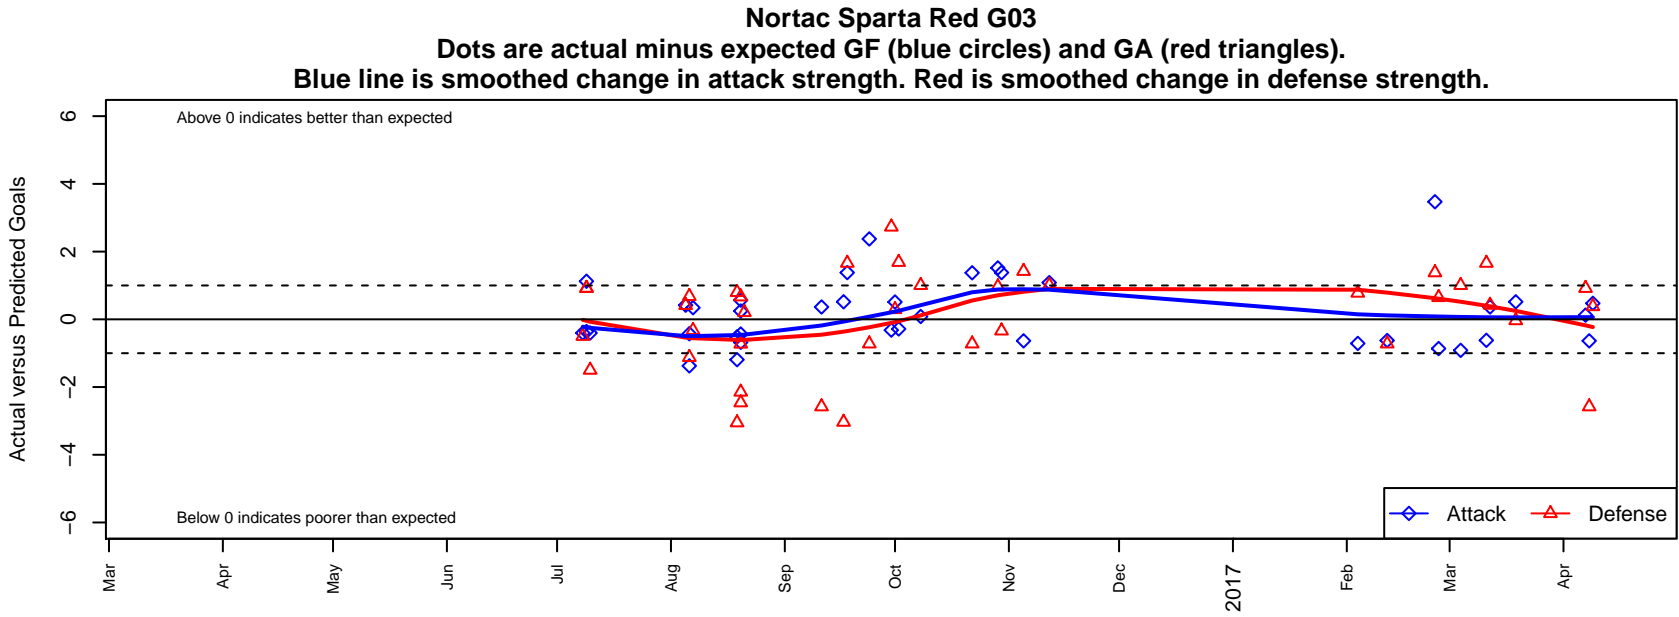

Nortac Sparta Red G03

FC Tacoma
 Tacoma, WA
 G03 total strength=1259
 attack=4.79 defense=5.01
 fall league = PSPL WSPL 1 U14
 spr league = Spr PSPL SuperLeague U14

alt names used:
 Nortac Sparta G03
 NORTAC SPARTA G03 RED
 NORTAC SPARTA G03 Red
 Nortac Sparta G03 Red
 NorTac Sparta Red G03
 NORTAC SPARTA G03 Red
 NORTAC SPARTA G03 RED (WA)

**attack and defense variance (black dot)
relative to other teams
and top 10 in region**

**attack and defense rating
relative to others at age
and all opponents in last 13 months**

Performance relative to 13 month average