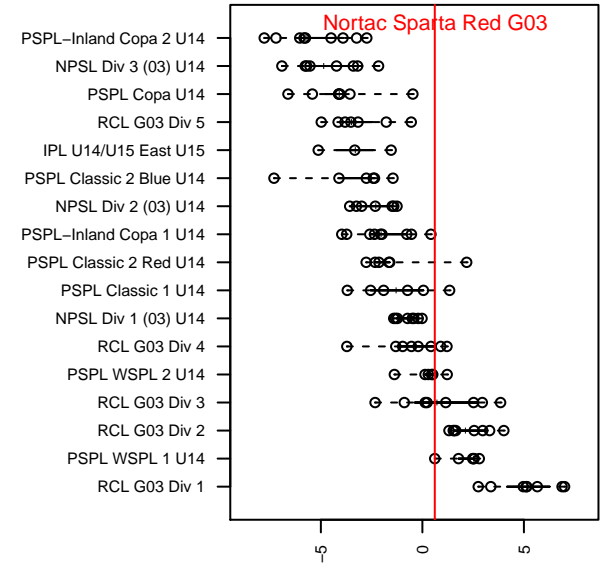

Nortac Sparta Red G03

FC Tacoma
 Tacoma, WA
 G03 total strength=1259
 attack=4.79 defense=5.01
 fall league = PSPL WSPL 1 U14
 spr league = Spr PSPL SuperLeague U14

alt names used:
 Nortac Sparta G03
 NORTAC SPARTA G03 RED
 NORTAC SPARTA G03 Red
 Nortac Sparta G03 Red
 NorTac Sparta Red G03
 NORTAC SPARTA G03 Red
 NORTAC SPARTA G03 RED (WA)

Venues played:
 2016 Seattle United Cup GU14 Gold
 2016 Mt Hood Challenge U14 Premier
 2016 NWCL 03
 2016 Tyee Cup G03 Gold
 2016 PSPL WSPL 1 U14
 2016 Spr PSPL SuperLeague U14
 2016 WA Cup U14 Gold U14

**attack and defense variance (black dot)
relative to other teams
and top 10 in region**

**attack and defense rating
relative to others at age
and all opponents in last 13 months**

Performance relative to 13 month average